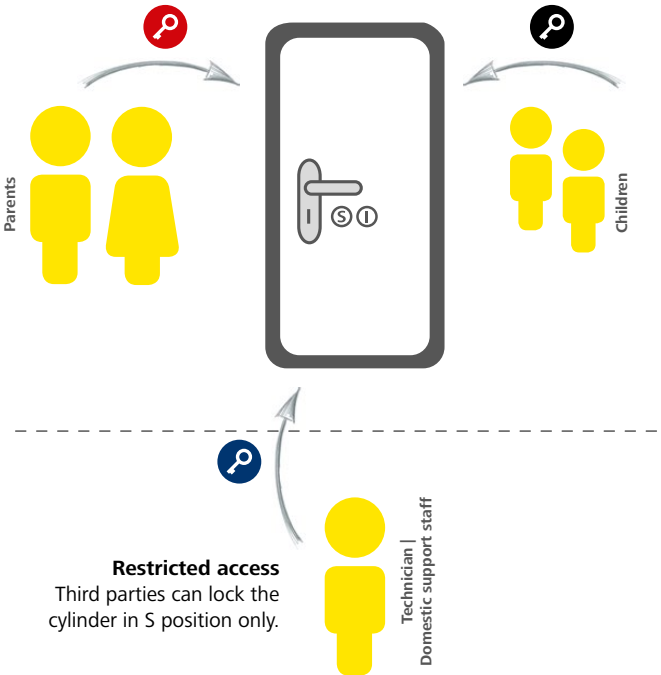

access to security

TAF

The cylinder featuring the temporary access function

TAF cylinder | Makes your day easier

A mechanical solution that not only takes care of who is able to enter, but also when someone is authorised. As a result, the TAF cylinder allows you to grant your domestic support staff, your dog sitters or in-house service technicians exclusive access – whenever you want and for how long you want.

 **Priority key**
Locks in S/I position and can change the authorisation

 **Standard key**
Locks in S/I positions

 **Service key**
Locks in S position only

Changing authorisation
Use the priority key to switch the cylinder  to the desired position

 **Service position**

 **Normal position**

Access + changing authorisation

Parents are granted permanent access and they can change the authorisation on the cylinder.

Permanent access

Children are always able to unlock the door.

Restricted access

Third parties can lock the cylinder in S position only.

The colour makes the difference

Perfectly identify the three different key functions used in TAF cylinders thanks to design keys. In our example, the red key can change the positions in which the key is removed from the lock and – just like the black key – it provides permanent access, whereas the blue key merely grants restricted access at certain times. As a result, your day-to-day activities become child's play.